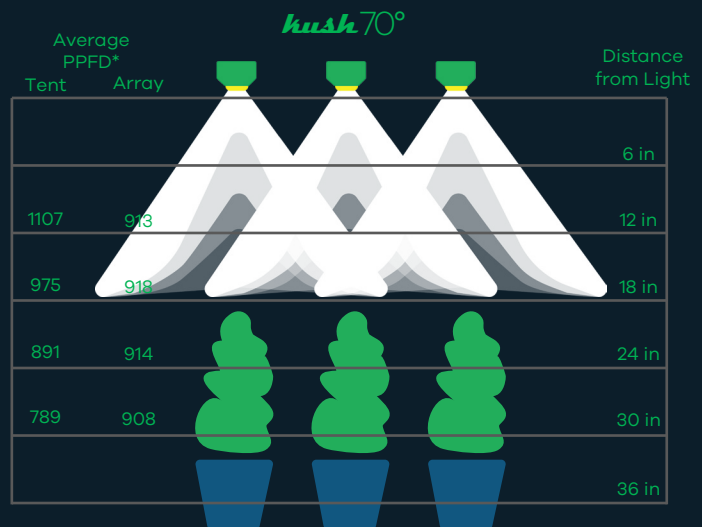

The ***kush*** is the choice of craftsmen who need a high powered, spectrum adjustable, waterproof, vertical grow light that delivers even PPFD onto and down into the canopy.

LIGHT DISTRIBUTION CURVE

● NO OPTICS — 120° — 70°

LIGHT DELIVERY

Our patented optics allow plants to see equal light intensity and evenly distributed light from all angles. Meaning that the canopy is fully emersed in light from above and from the sides, pushing light deeper into the canopy. This even distribution of light prevents hot/burned spots, and portions of the canopy from growing at inconsistent rates. The result in a larger growing surface with even more plant density below the canopy surface.

SOLUTIONS TO FIT YOUR GROWING NEEDS

TENT

SINGLE LEVEL

MULTI LEVEL

AVERAGE PPFD AT DISTANCE FROM THE *kush*

PAR MAP OF KUSH II 70° & 120° OPTIC

FULL POWER SPECTRUM TUNING

The **kush** is the first vertical flowering light to deliver full control over the spectrum without any loss of power. With $\pm 1,000$ PPFD* of any spectrum between 2700k and 6500k (warm to cool), you control what type of white light gets delivered to your plants. The red/far-red channel provides over 600 PPFD* of energy that can be evenly split between 660nm or 730nm or completely turned off. The **kush** produces 1,200 PPFD* of on-the-fly customizable plant growing photonic power.

P/N: Raging Kush II, 70°
Raging Kush II, 120°

TUNABILITY: 4 color channels with *NEW* full power spectrum tuning

SPECTRUM: white (2700k and 6500k) and red (660 and 720nm)

SECONDARY OPTICS: Linear 70° (height over canopy is 18" to 24")
Conic 120° (height over canopy is 6" to 18")