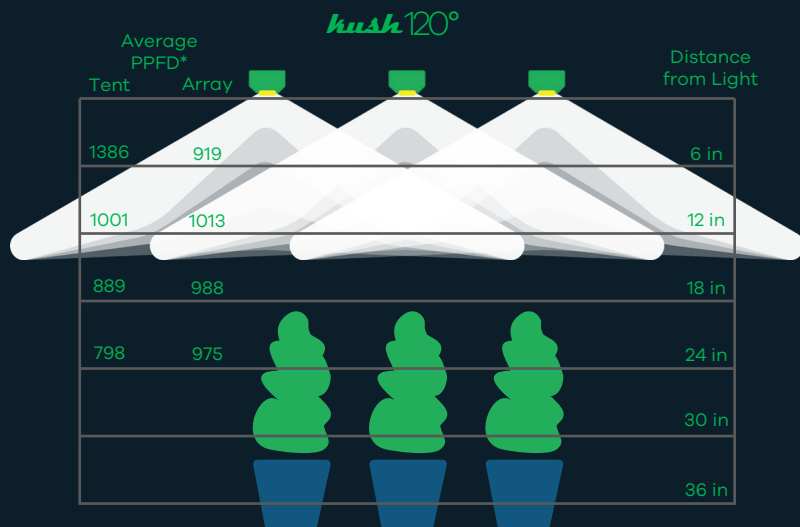

The ***kush*** is the choice of craftsmen who need a high powered, spectrum adjustable, waterproof, vertical grow light that delivers even PPFD onto and down into the canopy.

LIGHT DISTRIBUTION CURVE

● NO OPTICS — 120° — 70°

LIGHT DELIVERY

Our patented optics allow plants to see equal light intensity and evenly distributed light from all angles. Meaning that the canopy is fully emersed in light from above and from the sides, pushing light deeper into the canopy. This even distribution of light prevents hot/burned spots, and portions of the canopy from growing at inconsistent rates. The result in a larger growing surface with even more plant density below the canopy surface.

SOLUTIONS TO FIT YOUR GROWING NEEDS

TENT

SINGLE LEVEL

MULTI LEVEL

AVERAGE PPFD AT DISTANCE FROM THE *kush*

PAR MAP OF KUSH II 70° & 120° OPTIC

FULL POWER SPECTRUM TUNING

The **kush** is the first vertical flowering light to deliver full control over the spectrum without any loss of power. With $\pm 1,000$ PPFD* of any spectrum between 2700k and 6500k (warm to cool), you control what type of white light gets delivered to your plants. The red/far-red channel provides over 600 PPFD* of energy that can be evenly split between 660nm or 730nm or completely turned off. The **kush** produces 1,200 PPFD* of on-the-fly customizable plant growing photonic power.

P/N: Raging Kush II, 70°
Raging Kush II, 120°

TUNABILITY: 4 color channels with *NEW* full power spectrum tuning

SPECTRUM: white (2700k and 6500k) and red (660 and 720nm)

SECONDARY OPTICS: Linear 70° (height over canopy is 18" to 24")
Conic 120° (height over canopy is 6" to 18")