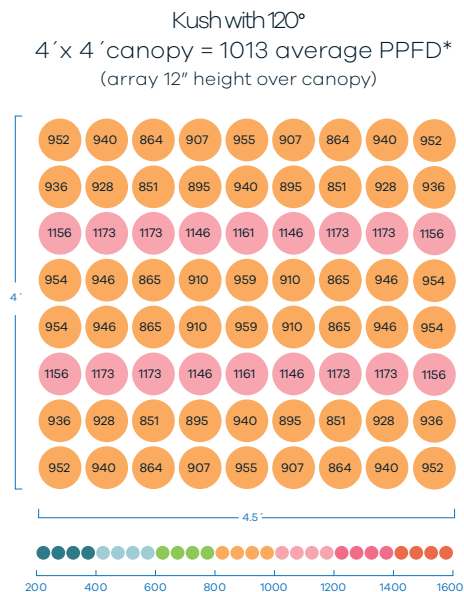

SOLUTIONS TO FIT YOUR GROWING NEEDS

TENT

SINGLE LEVEL

MULTI LEVEL

AVERAGE PPFD AT DISTANCE FROM THE *kush*

PAR MAP OF KUSH II 70° & 120° OPTIC

FULL POWER SPECTRUM TUNING

The **kush** is the first vertical flowering light to deliver full control over the spectrum without any loss of power. With $\pm 1,000$ PPFD* of any spectrum between 2700k and 6500k (warm to cool), you control what type of white light gets delivered to your plants. The red/far-red channel provides over 600 PPFD* of energy that can be evenly split between 660nm or 730nm or completely turned off. The **kush** produces 1,200 PPFD* of on-the-fly customizable plant growing photonic power.

DIMENSIONS: 43.25" x 40.5" x 5.25" **WEIGHT:** 36 lbs.

WATERPROOF SEALING: IP66 Rating (entire light fixture)

THERMAL MANAGEMENT: Passive - with active monitoring

MAX AMBIENT TEMP: 30° C

CERTIFICATIONS / TESTING: UL, CSA, CE, FCC, RoHS, DLC
UL1598, UL8750, UL8800, CSA C22.2 NO. 250.0-08, CSA C22.2 NO. 250.13

P/N: Raging Kush II, 70°
Raging Kush II, 120°

TUNABILITY: 4 color channels with *NEW* full power spectrum tuning

SPECTRUM: white (2700k and 6500k) and red (660 and 720nm)

SECONDARY OPTICS: Linear 70° (height over canopy is 18" to 24")
Conic 120° (height over canopy is 6" to 18")

CONTROL: Wired & wireless control of spectrum, intensity, and scheduling

EFFICACY: 2.48 $\mu\text{mol}/\text{j}$

CHANNEL POWER: White = 490 watts Red = 160 watts

PPFD (70°@ 18" array): up to 918 $\mu\text{mol}/\text{m}^2/\text{s}$ over a 4'x4' (40 watts/sf)