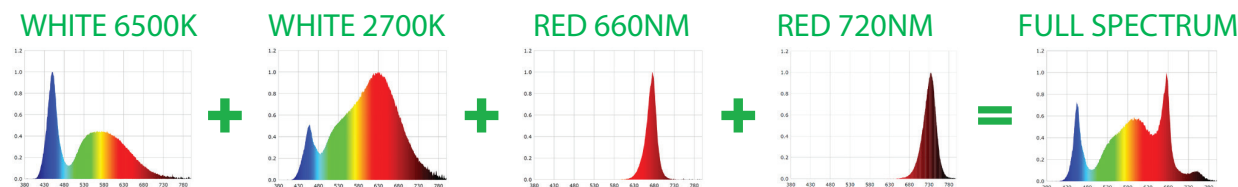

The ***kush*** is the choice of craftsmen who need a high powered, spectrum adjustable, waterproof, vertical grow light that delivers even PPFD onto and down into the canopy.

LIGHT DISTRIBUTION CURVE

● NO OPTICS — 120° — 70°

SOLUTIONS TO FIT YOUR GROWING NEEDS

TENT

SINGLE LEVEL

MULTI LEVEL

AVERAGE PPFD AT DISTANCE FROM THE *kush*

PAR MAP OF KUSH II 70° & 120° OPTIC

FULL POWER SPECTRUM TUNING

The **kush** is the first vertical flowering light to deliver full control over the spectrum without any loss of power. With $\pm 1,000$ PPFD* of any spectrum between 2700k and 6500k (warm to cool), you control what type of white light gets delivered to your plants. The red/far-red channel provides over 600 PPFD* of energy that can be evenly split between 660nm or 730nm or completely turned off. The **kush** produces 1,200 PPFD* of on-the-fly customizable plant growing photonic power.