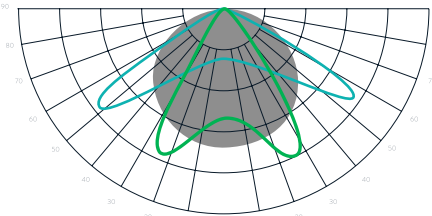

The ***kush*** is the choice of craftsmen who need a high powered, spectrum adjustable, waterproof, vertical grow light that delivers even PPFD onto and down into the canopy.

LIGHT DISTRIBUTION CURVE

● NO OPTICS — 120° — 70°

LIGHT DELIVERY

Our patented optics allow plants to see equal light intensity and evenly distributed light from all angles. Meaning that the canopy is fully emersed in light from above and from the sides, pushing light deeper into the canopy. This even distribution of light prevents hot/burned spots, and portions of the canopy from growing at inconsistent rates. The result in a larger growing surface with even more plant density below the canopy surface.

SOLUTIONS TO FIT YOUR GROWING NEEDS

TENT

SINGLE LEVEL

MULTI LEVEL

AVERAGE PPFD AT DISTANCE FROM THE *kush*

PAR MAP OF KUSH II 70° & 120° OPTIC

FULL POWER SPECTRUM TUNING

The **kush** is the first vertical flowering light to deliver full control over the spectrum without any loss of power. With $\pm 1,000$ PPFD* of any spectrum between 2700k and 6500k (warm to cool), you control what type of white light gets delivered to your plants. The red/far-red channel provides over 600 PPFD* of energy that can be evenly split between 660nm or 730nm or completely turned off. The **kush** produces 1,200 PPFD* of on-the-fly customizable plant growing photonic power.