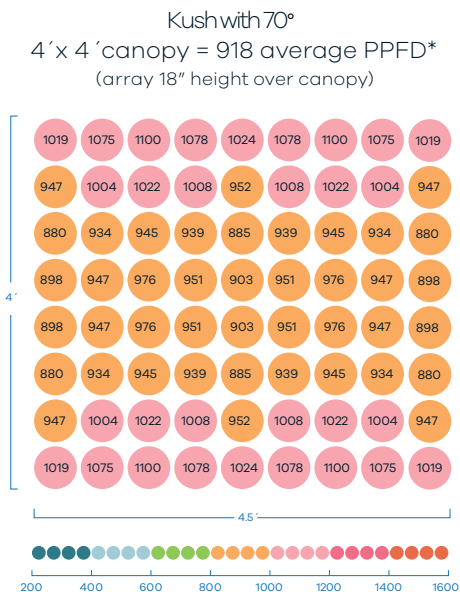

SOLUTIONS TO FIT YOUR GROWING NEEDS

TENT

SINGLE LEVEL

MULTI LEVEL

AVERAGE PPFD AT DISTANCE FROM THE *kush*

PAR MAP OF KUSH II 70° & 120° OPTIC

FULL POWER SPECTRUM TUNING

The **kush** is the first vertical flowering light to deliver full control over the spectrum without any loss of power. With $\pm 1,000$ PPFD* of any spectrum between 2700k and 6500k (warm to cool), you control what type of white light gets delivered to your plants. The red/far-red channel provides over 600 PPFD* of energy that can be evenly split between 660nm or 730nm or completely turned off. The **kush** produces 1,200 PPFD* of on-the-fly customizable plant growing photonic power.

DIMENSIONS: 43.25" x 40.5" x 5.25" **WEIGHT:** 36 lbs.

WATERPROOF SEALING: IP66 Rating (entire light fixture)

THERMAL MANAGEMENT: Passive - with active monitoring

MAX AMBIENT TEMP: 30° C

CERTIFICATIONS / TESTING: UL, CSA, CE, FCC, RoHS, DLC
UL1598, UL8750, UL8800, CSA C22.2 NO. 250.0-08, CSA C22.2 NO. 250.13

P/N: Raging Kush II, 70°
Raging Kush II, 120°

TUNABILITY: 4 color channels with *NEW* full power spectrum tuning

SPECTRUM: white (2700k and 6500k) and red (660 and 720nm)

SECONDARY OPTICS: Linear 70° (height over canopy is 18" to 24")
Conic 120° (height over canopy is 6" to 18")

CONTROL: Wired & wireless control of spectrum, intensity, and scheduling

EFFICACY: 2.48 $\mu\text{mol}/\text{j}$

CHANNEL POWER: White = 490 watts Red = 160 watts

PPFD (70°@ 18" array): up to 918 $\mu\text{mol}/\text{m}^2/\text{s}$ over a 4'x4' (40 watts/sf)