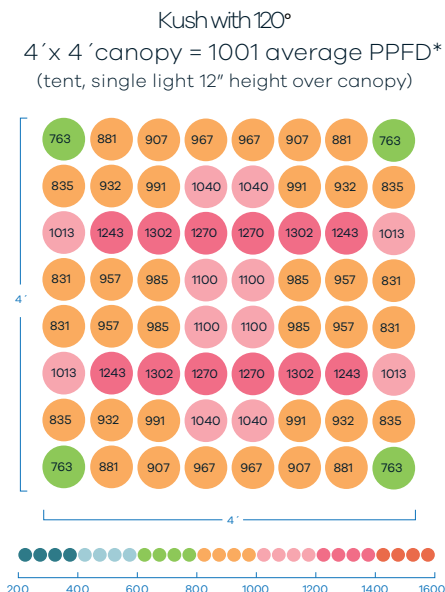

SOLUTIONS TO FIT YOUR GROWING NEEDS

TENT

SINGLE LEVEL

MULTI LEVEL

AVERAGE PPFD AT DISTANCE FROM THE *kush*

PAR MAP OF KUSH II 70° & 120° OPTIC

FULL POWER SPECTRUM TUNING

The **kush** is the first vertical flowering light to deliver full control over the spectrum without any loss of power. With $\pm 1,000$ PPFD* of any spectrum between 2700k and 6500k (warm to cool), you control what type of white light gets delivered to your plants. The red/far-red channel provides over 600 PPFD* of energy that can be evenly split between 660nm or 730nm or completely turned off. The **kush** produces 1,200 PPFD* of on-the-fly customizable plant growing photonic power.

DIMENSIONS: 43.25" x 40.5" x 5.25" **WEIGHT:** 36 lbs.

WATERPROOF SEALING: IP66 Rating (entire light fixture)

THERMAL MANAGEMENT: Passive - with active monitoring

MAX AMBIENT TEMP: 30° C

CERTIFICATIONS / TESTING: UL, CSA, CE, FCC, RoHS, DLC
UL1598, UL8750, UL8800, CSA C22.2 NO. 250.0-08, CSA C22.2 NO. 250.13

P/N: Raging Kush II, 70°
Raging Kush II, 120°

TUNABILITY: 4 color channels with *NEW* full power spectrum tuning

SPECTRUM: white (2700k and 6500k) and red (660 and 720nm)

SECONDARY OPTICS: Linear 70° (height over canopy is 18" to 24")
Conic 120° (height over canopy is 6" to 18")

CONTROL: Wired & wireless control of spectrum, intensity, and scheduling

EFFICACY: 2.48 $\mu\text{mol}/\text{j}$

CHANNEL POWER: White = 490 watts Red = 160 watts

PPFD (70°@ 18" array): up to 918 $\mu\text{mol}/\text{m}^2/\text{s}$ over a 4'x4' (40 watts/sf)