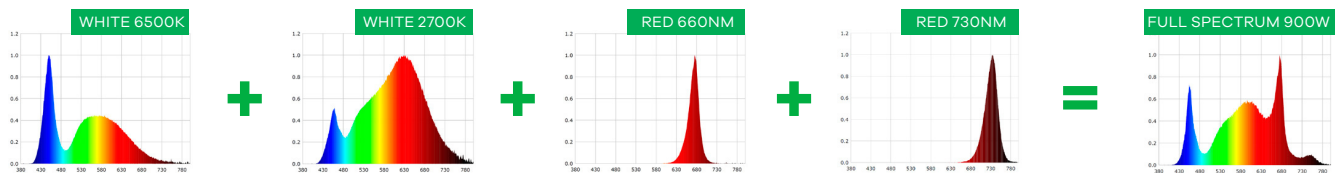

### FULL POWER SPECTRUM TUNING

The *kush* II is the first vertical flowering light to deliver full control over the spectrum without any loss of power. With up to 1,400 PPF of any spectrum between 2700k and 6500k (warm to cool), you control what type of white light gets delivered to your plants. The red/far-red channel provides up to 900 PPF that can be evenly split, shifted to either 660nm or 730nm or completely turned off. The *kush* II with **/// OVERDRIVE** produces 2,251 total PPF of customizable plant growing photonic power.

### Light distribution curve

120°

NO OPTICS

### Multi-Level Seed to Flower

4x4 1,513 average PPF @ 9-12" Height

5x5 1,012 average PPF @ 15-18" Height

**POWER:** 900 watts  
**WARRANTY:** 5 years  
**INPUT VOLTAGE:** 120 - 277V  
**AMPS:** 120v-7.5 / 240v-3.75 / 277v-3.25  
**POWER FACTOR:** >95%  
**CABLE MGMT:** Yes  
**DIMENSIONS:** 43.25" x 40.5" x 5.25"  
**WEIGHT:** 36 lbs  
**WATERPROOFING:** IP66 Rating (entire light fixture)  
**THERMAL MANAGEMENT:** Passive  
**MAX AMBIENT TEMP:** 30°C

**SPECTRUM:** white (2700k and 6500k) and red (660 and 730nm)  
**TUNABILITY:** 4 color channels with \*NEW\* full power spectrum tuning  
**DIMMABLE:** 10% - 100% (dim to off)  
**SECONDARY OPTICS:** Conic 120°  
**CONTROL:** Wired & wireless control of spectrum, intensity & scheduling  
**FIXTURE PPF:** 2,251 μmol/s  
**EFFICACY:** 2.48 μmol/j  
**PPFD (suggested use):** up to 1,500 μmol/m2/s per 4'x4' (1,000 per 5x5)  
**CHANNEL POWER:** White = 660 watts, Red = 240 watts  
**CERTIFICATIONS / TESTING:** UL, CSA, CE, FCC, RoHS  
**P/N:** Raging Kush II HP