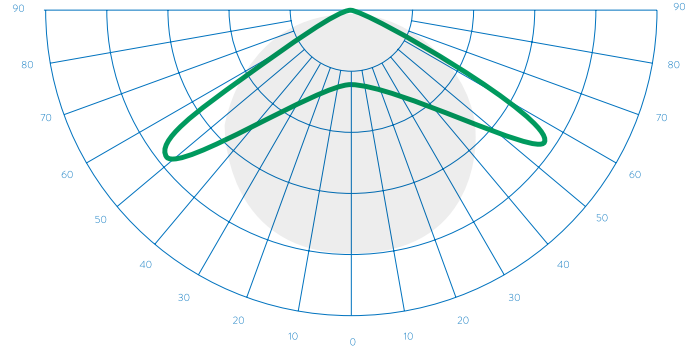

### LIGHT DELIVERY

Our patented optics allow plants to see equal intensity light from all angles (similar to sunlight), prevent hot/burned spots and result in a larger growing surface with more density below the canopy. **#GrowDeep**

### FULL POWER SPECTRUM TUNING

The *kush* II is the first vertical flowering light to deliver full control over the spectrum without any loss of power. With up to 1,400 PPF of any spectrum between 2700k and 6500k (warm to cool), you control what type of white light gets delivered to your plants. The red/far-red channel provides up to 900 PPF that can be evenly split, shifted to either 660nm or 730nm or completely turned off. The *kush* II with **/// OVERDRIVE** produces 2,251 total PPF of customizable plant growing photonic power.

### Light distribution curve

120°

NO OPTICS

### Multi-Level Seed to Flower

4x4 1,513 average PPF @ 9-12" Height

5x5 1,012 average PPF @ 15-18" Height

**POWER:** 900 watts  
**WARRANTY:** 5 years  
**INPUT VOLTAGE:** 120 - 277V  
**AMPS:** 120v-7.5 / 240v-3.75 / 277v-3.25  
**POWER FACTOR:** >95%  
**CABLE MGMT:** Yes  
**DIMENSIONS:** 43.25" x 40.5" x 5.25"  
**WEIGHT:** 36 lbs  
**WATERPROOFING:** IP66 Rating (entire light fixture)  
**THERMAL MANAGEMENT:** Passive  
**MAX AMBIENT TEMP:** 30°C