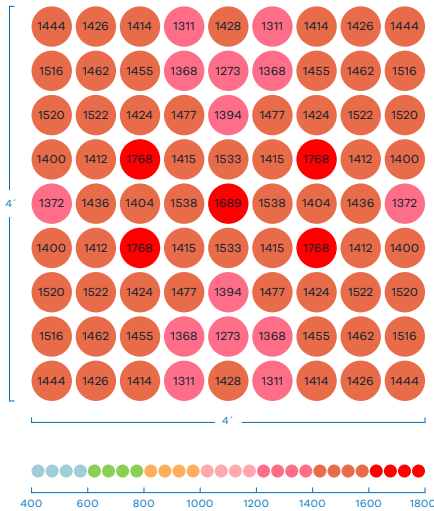

### FULL POWER SPECTRUM TUNING

The *kush* II is the first vertical flowering light to deliver full control over the spectrum without any loss of power. With up to 1,400 PPF of any spectrum between 2700k and 6500k (warm to cool), you control what type of white light gets delivered to your plants. The red/far-red channel provides up to 900 PPF that can be evenly split, shifted to either 660nm or 730nm or completely turned off. The *kush* II with **/// OVERDRIVE** produces 2,251 total PPF of customizable plant growing photonic power.

### Light distribution curve

120°

NO OPTICS

### Multi-Level Seed to Flower

4x4 1,513 average PPF @ 9-12" Height

5x5 1,012 average PPF @ 15-18" Height

**POWER:** 900 watts  
**WARRANTY:** 5 years  
**INPUT VOLTAGE:** 120 - 277V  
**AMPS:** 120v-7.5 / 240v-3.75 / 277v-3.25  
**POWER FACTOR:** >95%  
**CABLE MGMT:** Yes  
**DIMENSIONS:** 43.25" x 40.5" x 5.25"  
**WEIGHT:** 36 lbs  
**WATERPROOFING:** IP66 Rating (entire light fixture)  
**THERMAL MANAGEMENT:** Passive  
**MAX AMBIENT TEMP:** 30°C

**SPECTRUM:** white (2700k and 6500k) and red (660 and 730nm)  
**TUNABILITY:** 4 color channels with \*NEW\* full power spectrum tuning  
**DIMMABLE:** 10% - 100% (dim to off)  
**SECONDARY OPTICS:** Conic 120°  
**CONTROL:** Wired & wireless control of spectrum, intensity & scheduling  
**FIXTURE PPF:** 2,251 μmol/s  
**EFFICACY:** 2.48 μmol/j  
**PPFD (suggested use):** up to 1,500 μmol/m2/s per 4'x4' (1,000 per 5x5)  
**CHANNEL POWER:** White = 660 watts, Red = 240 watts  
**CERTIFICATIONS / TESTING:** UL, CSA, CE, FCC, RoHS  
**P/N:** Raging Kush II HP