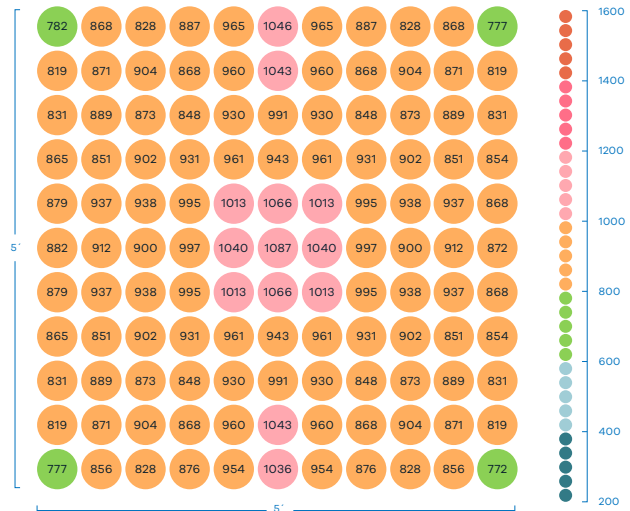

### FULL POWER SPECTRUM TUNING

The *kush* II is the first vertical flowering light to deliver full control over the spectrum without any loss of power. With up to 1,400 PPF of any spectrum between 2700k and 6500k (warm to cool), you control what type of white light gets delivered to your plants. The red/far-red channel provides up to 900 PPF that can be evenly split, shifted to either 660nm or 730nm or completely turned off. The *kush* II with **/// OVERDRIVE** produces 2,251 total PPF of customizable plant growing photonic power.

### Light distribution curve

120°

NO OPTICS

### Multi-Level Seed to Flower

4x4 1,513 average PPF @ 9-12" Height

5x5 1,012 average PPF @ 15-18" Height

**POWER:** 900 watts  
**WARRANTY:** 5 years  
**INPUT VOLTAGE:** 120 - 277V  
**AMPS:** 120v-7.5 / 240v-3.75 / 277v-3.25  
**POWER FACTOR:** >95%  
**CABLE MGMT:** Yes  
**DIMENSIONS:** 43.25" x 40.5" x 5.25"  
**WEIGHT:** 36 lbs  
**WATERPROOFING:** IP66 Rating (entire light fixture)  
**THERMAL MANAGEMENT:** Passive  
**MAX AMBIENT TEMP:** 30°C

**SPECTRUM:** white (2700k and 6500k) and red (660 and 730nm)  
**TUNABILITY:** 4 color channels with \*NEW\* full power spectrum tuning  
**DIMMABLE:** 10% - 100% (dim to off)  
**SECONDARY OPTICS:** Conic 120°  
**CONTROL:** Wired & wireless control of spectrum, intensity & scheduling  
**FIXTURE PPF:** 2,251 μmol/s  
**EFFICACY:** 2.48 μmol/j  
**PPFD (suggested use):** up to 1,500 μmol/m2/s per 4'x4' (1,000 per 5x5)  
**CHANNEL POWER:** White = 660 watts, Red = 240 watts  
**CERTIFICATIONS / TESTING:** UL, CSA, CE, FCC, RoHS  
**P/N:** Raging Kush II HP